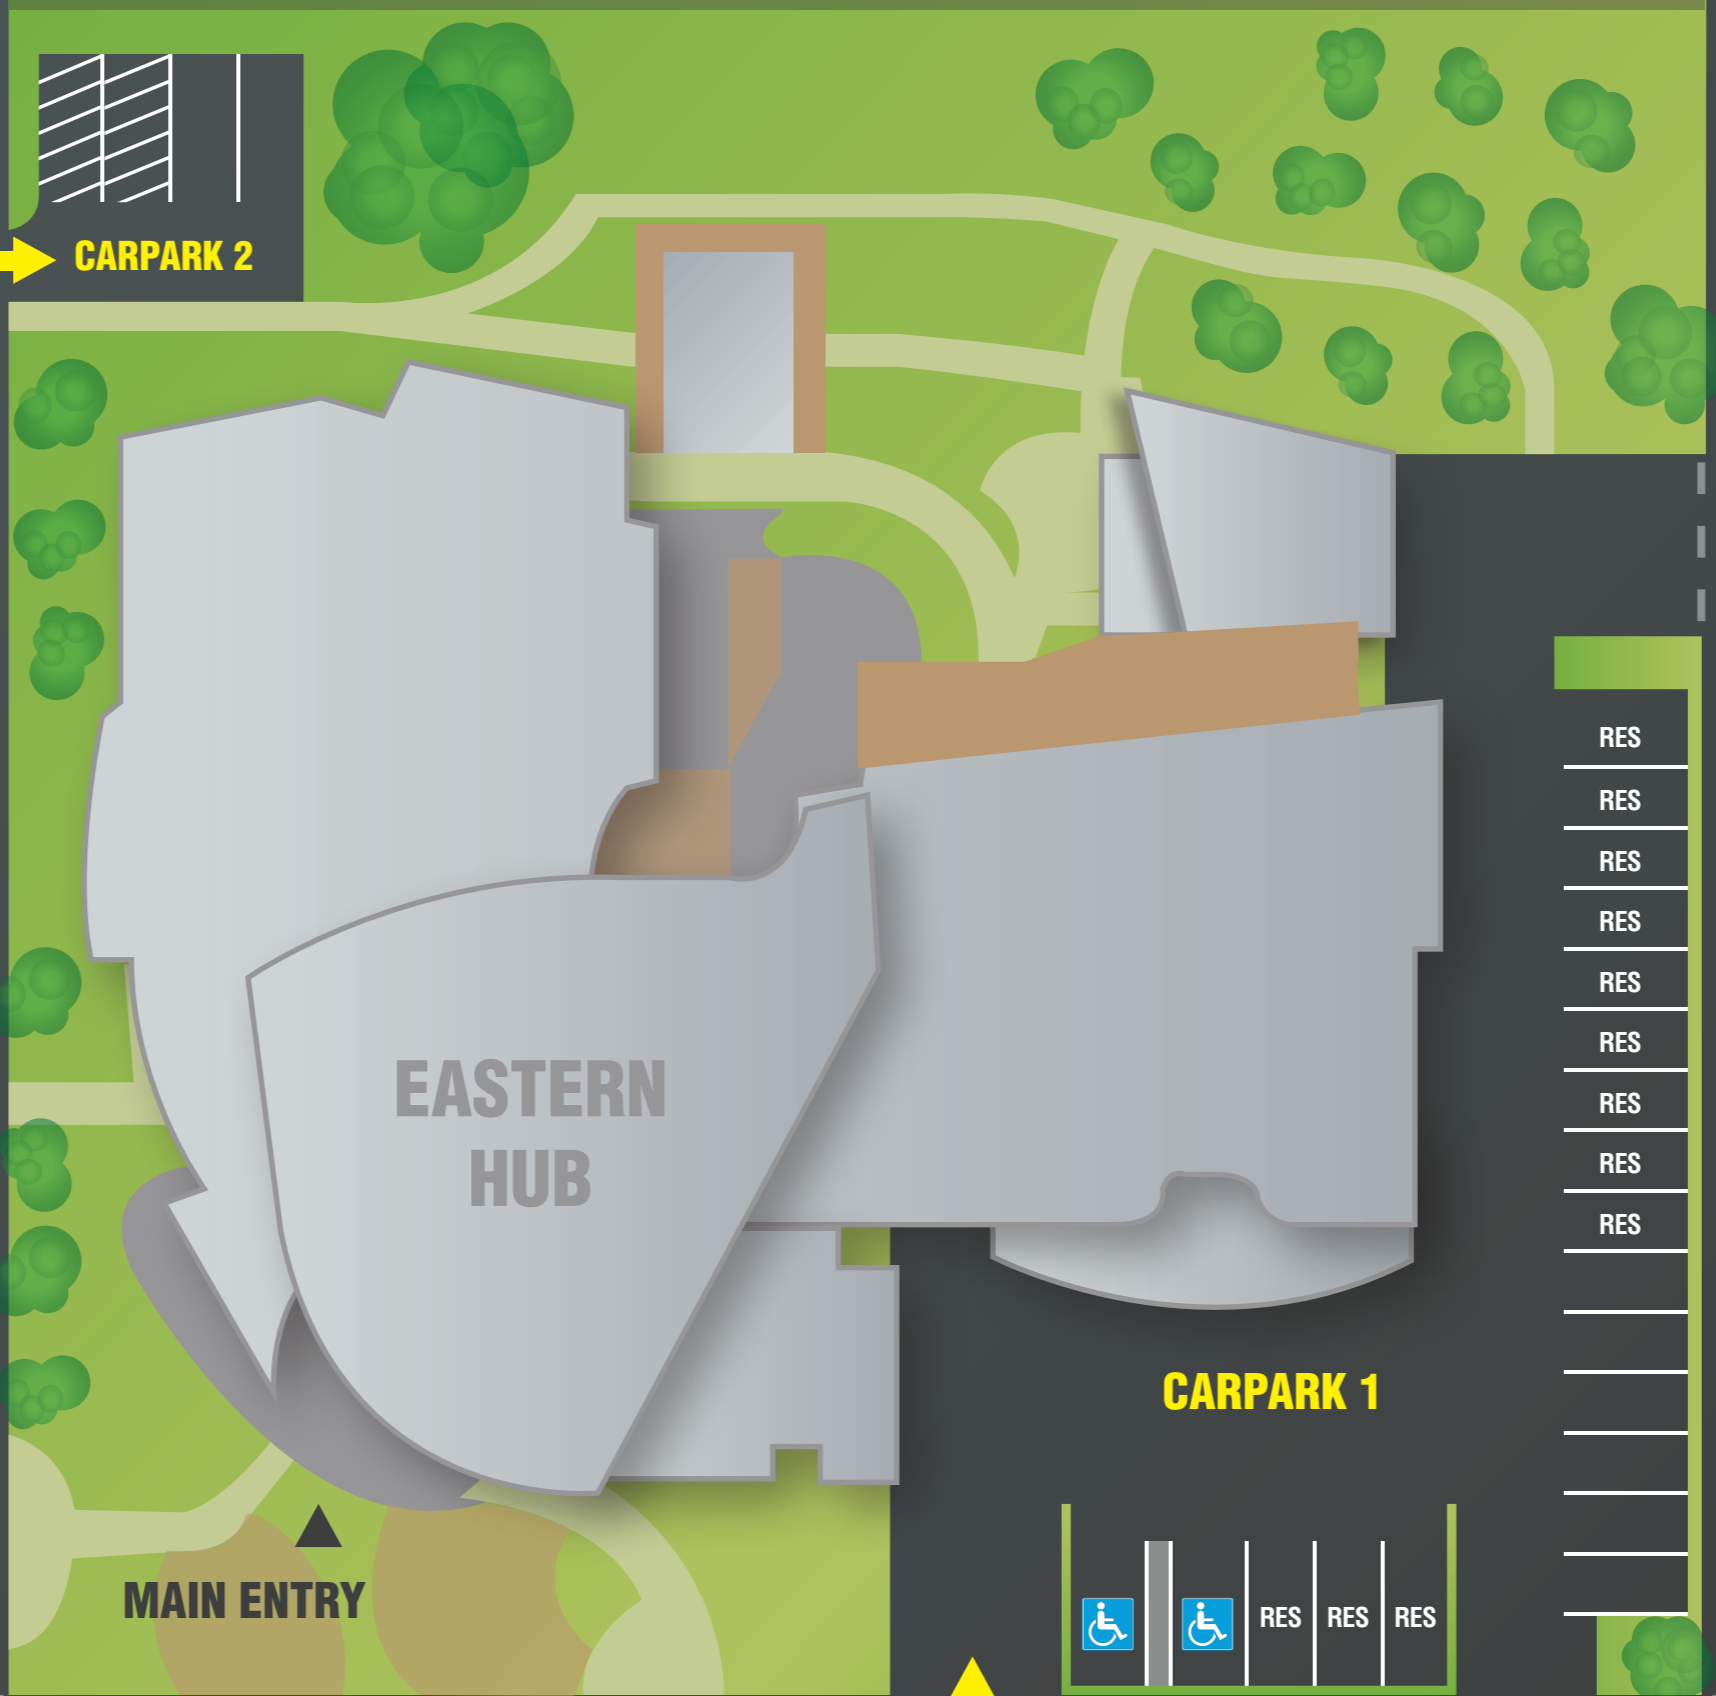

▲ MAIN ENTRY

CARPARK 2

CARPARK 1

EASTERN HUB

McKillop Street ►

◄ McKillop Street

No time restrictions on street parking
(Except on the west side of Humble St)

RES
RES
RES
RES
RES
RES
RES
RES
RES
RES

CARPARK 2

CARPARK 1

MAIN ENTRY

EASTERN HUB

EASTERN HUB

285A McKillop Street
East Geelong

KEY

-  Permit Parking
-  Accessible Parking
-  2 Hour Parking

Humble Street ▲

▼ Humble Street

▼ McIntyre Street ▲

▲ MAIN ENTRY

CARPARK 1

CARPARK 2

EASTERN HUB

▶ McKillop Street

◀ McKillop Street

No time restrictions on street parking
(Except on the west side of Humble St)